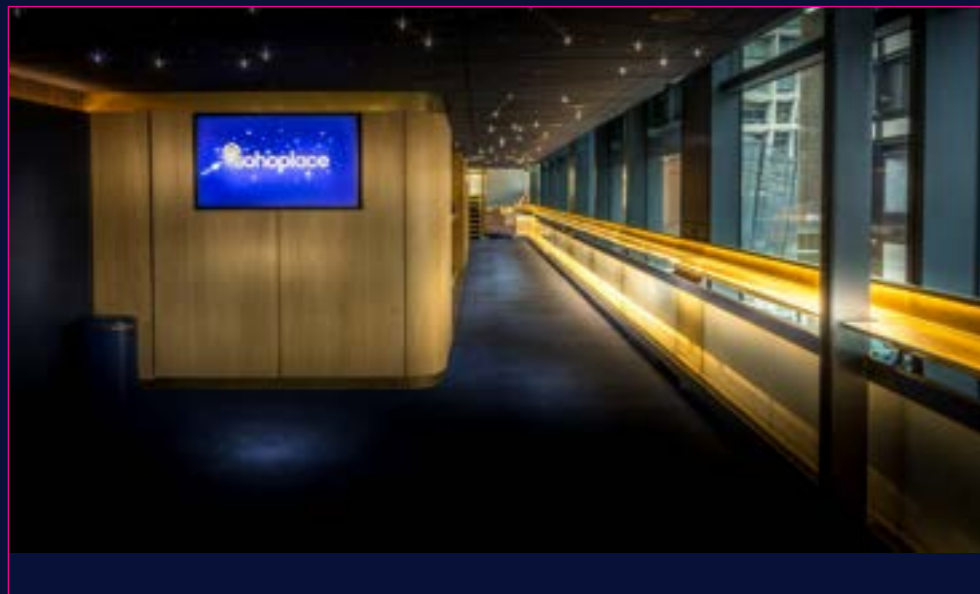

Auditorium