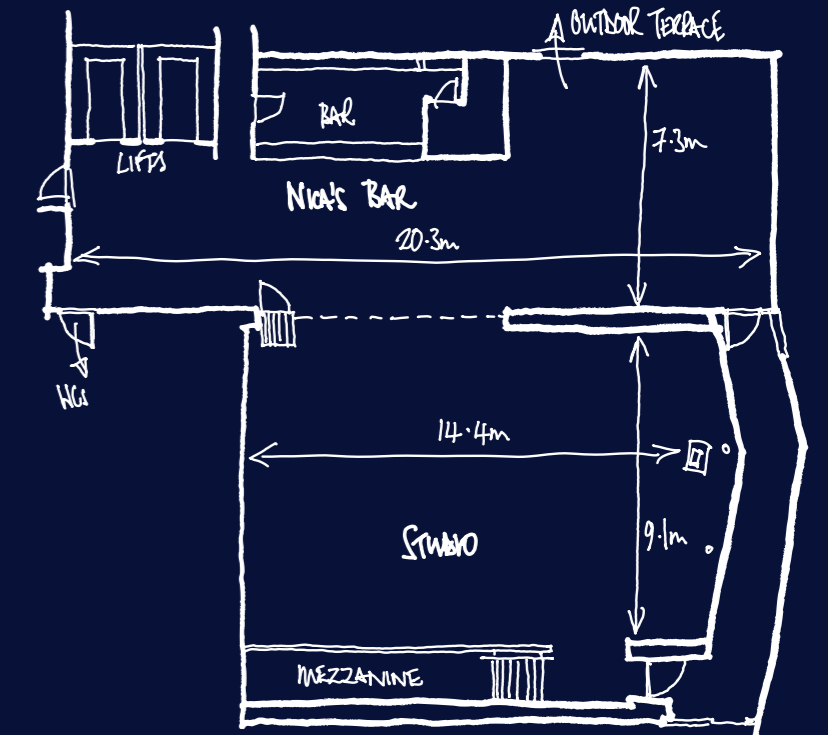

events@sohplace.org
020 3840 9668

Auditorium

Area	273m ²	
Seat capacities by level	Stalls	330
	Lower balcony	132
	Upper balcony	132
Formats	In-the-round: upto 602 seats Thrust: upto 400 seats	
Facilities	Air conditioning Production lighting and dimmers Front of house PA system Motorised flying system Modular stage with basement Fully wheelchair accessible Hearing assistance system Bars and informal breakout spaces	

5th Floor

Studio

Area	130m ²	
Indicative capacities	Standing reception	260
	Theatre style seating	120
	Banqueting	100
	Classroom seating	60
Facilities	Ballet barres and mirrors (draped) PA system Projector Natural light Air conditioned	

Nica's Bar

Area	114m ² including reception lobby zone	
Indicative capacities	Standing reception	200
	Restaurant seating	60
	Banqueting	40
Facilities	Bar Panoramic outdoor terrace PA system Natural light Air conditioned	