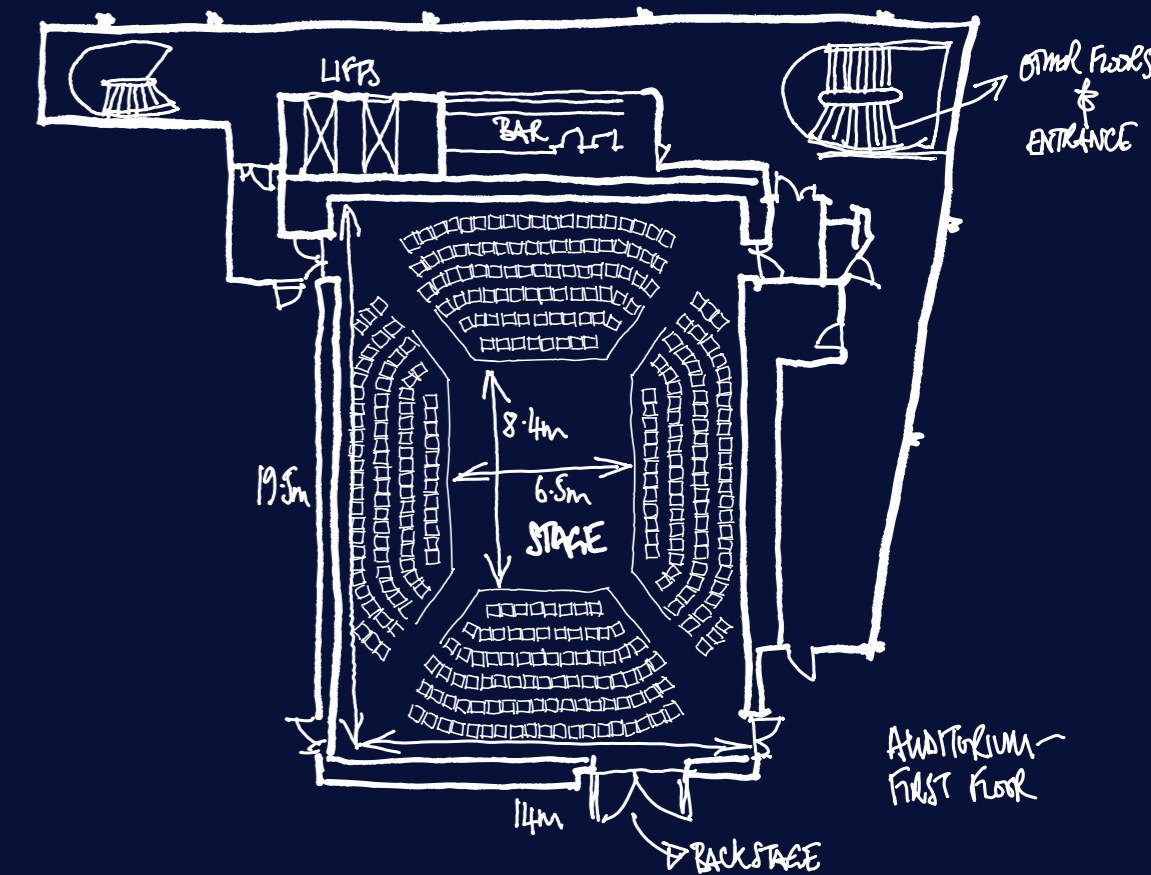

a place* to create

130m² air conditioned studio with views over Central London

Modern in-the-round 600 seat auditorium with house lighting and sound rig and exceptional acoustics

Outside broadcast facilities for TV, streaming, film and audio recording

events@sohplace.org
020 3840 9668

Auditorium

Area	273m ²	
Seat capacities by level	Stalls	330
	Lower balcony	132
	Upper balcony	132
Formats	In-the-round: upto 602 seats Thrust: upto 400 seats	
Facilities	Air conditioning Production lighting and dimmers Front of house PA system Motorised flying system Modular stage with basement Fully wheelchair accessible Hearing assistance system Bars and informal breakout spaces	

5th Floor

Studio

Area	130m ²	
Indicative capacities	Standing reception	260
	Theatre style seating	120
	Banqueting	100
	Classroom seating	60
Facilities	Ballet barres and mirrors (draped) PA system Projector Natural light Air conditioned	

Nica's Bar

Area	114m ² including reception lobby zone	
Indicative capacities	Standing reception	200
	Restaurant seating	60
	Banqueting	40
Facilities	Bar Panoramic outdoor terrace PA system Natural light Air conditioned	